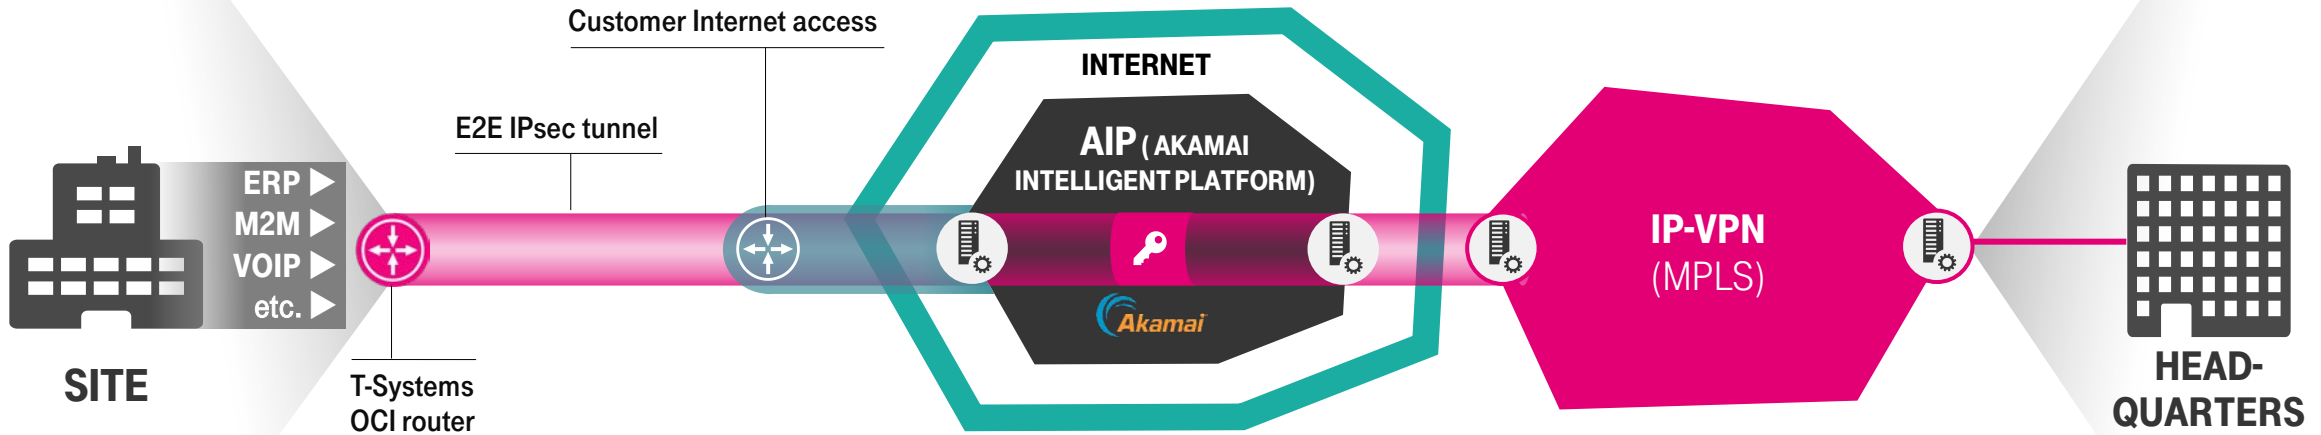

INTRASELECT REMOTE CONNECT

OFFICE CONNECT INTERNET ACCELERATION

ACCELERATED IPSEC CONNECTION TO THE MPLS PLATFORM

INTRASELECT REMOTE CONNECT

BENEFITS: OFFICE CONNECT INTERNET ACCELERATION

HOW CAN YOU BENEFIT FROM THIS TECHNOLOGY?

FASTER IPSEC CONNECTION
via the Internet

SIGNIFICANTLY ENHANCED QUALITY,
particularly for long-distance or
intercontinental connections

INCREASED DATA THROUGHPUT
thanks to vastly reduced packet loss, and
reduced latency during data transfer

Practical example: Accelerated Internet VPN connection between Germany and South America