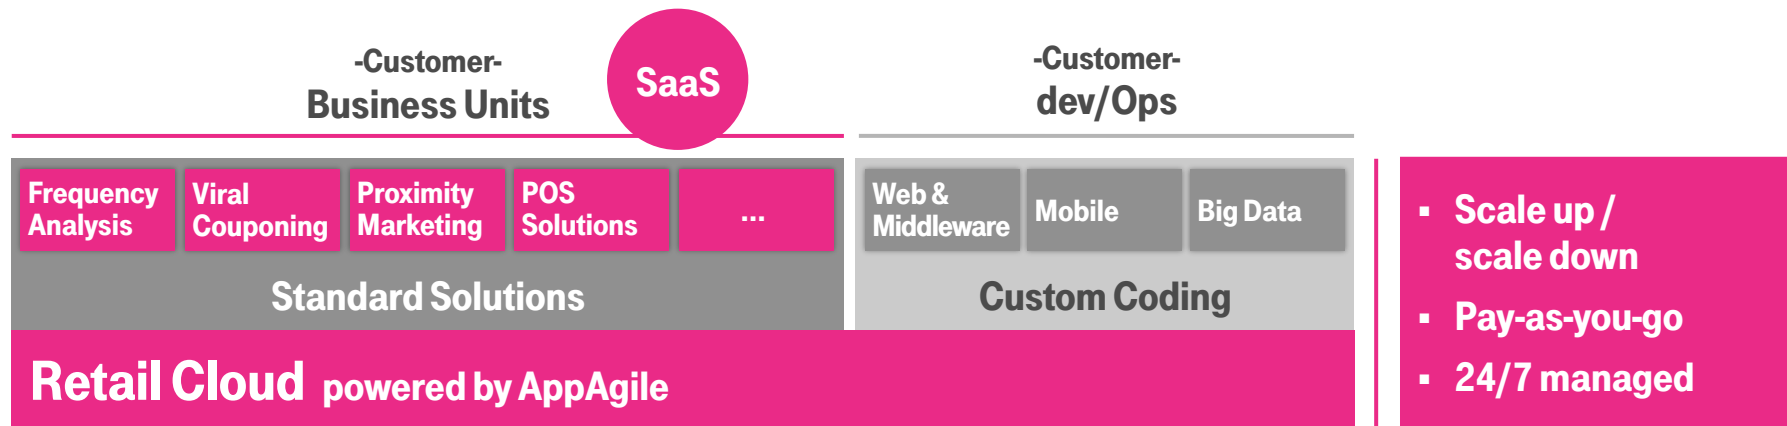

APPAGILE FOR RETAIL (2/2)

INNOVATION REWAMPS CUSTOMER EXPERIENCE