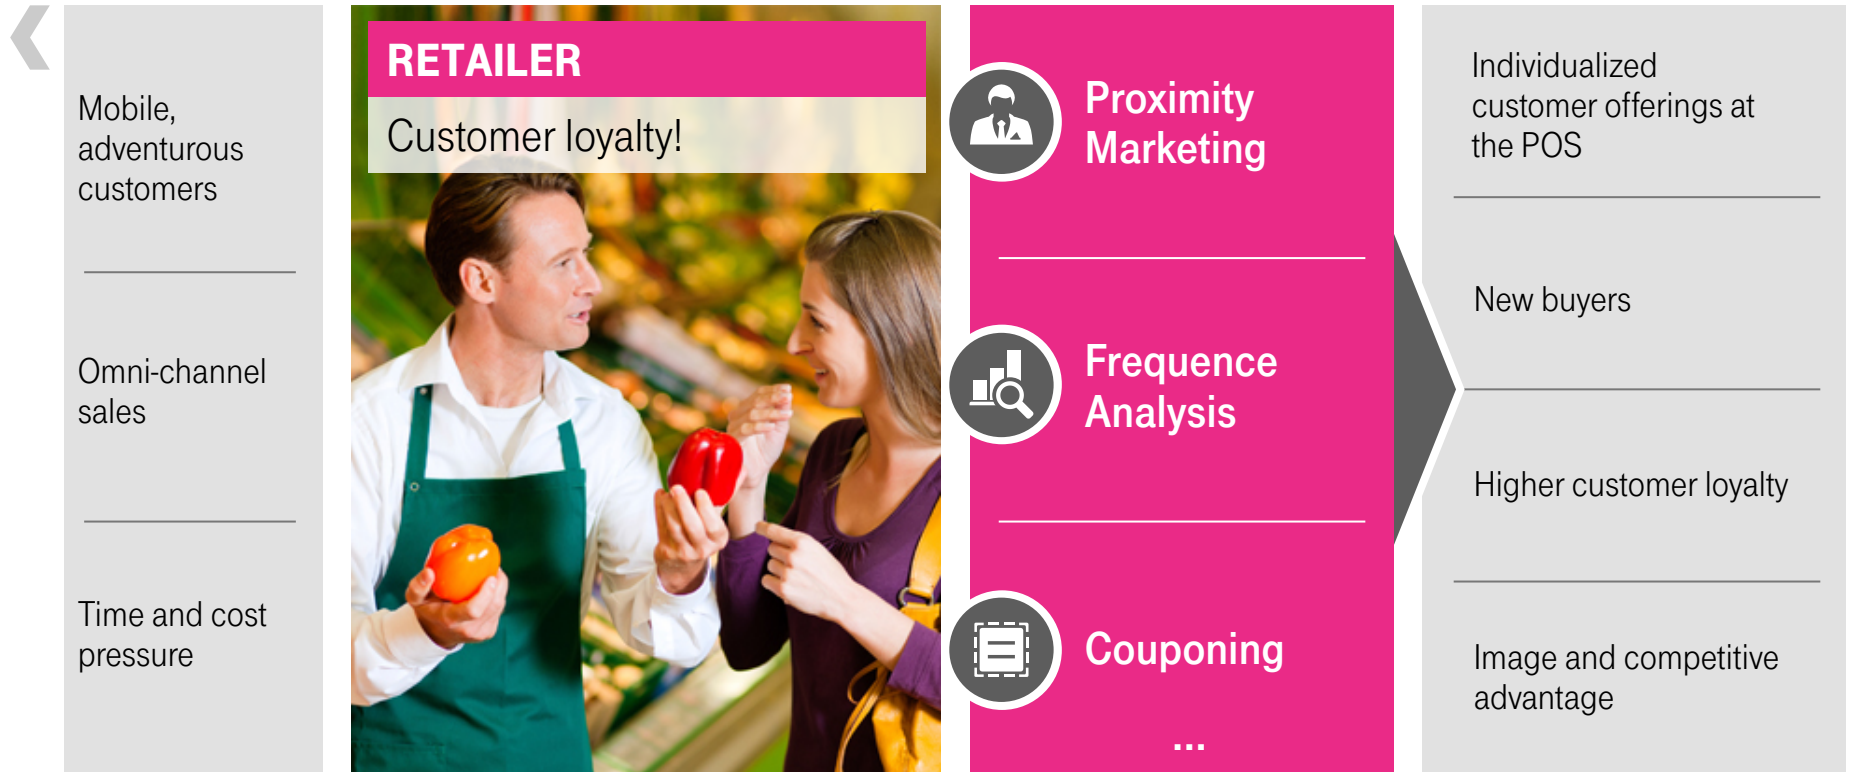

THE FIRST APPAGILE INDUSTRY CLOUDS

SOMETHING FOR EVERY TASTE

RETAIL

- Omni-channel sales
- New customer experience with proximity marketing
- Easy to test

🔍 Retail Use Case

M2M

- Device interconnection
- Automated Machine-to-Machine processes
- New service agreements as an add on to device contracts

🔍 M2M Use Case

HEALTH

- Connecting different players
- Cross unit data exchange
- Optimized patient care

🔍 Health Use Case

APPAGILE FOR RETAIL (1/2)

SPOT ON CUSTOMER OFFERINGS

THE APPAGILE PLATFORM COMBINES INDIVIDUAL PRODUCTS TO AN INTEGRATED TAILORED SOLUTION!

APPAGILE FOR RETAIL (2/2)

INNOVATION REWAMPS CUSTOMER EXPERIENCE

AppAGile =

PaaS

vCloud =

IaaS