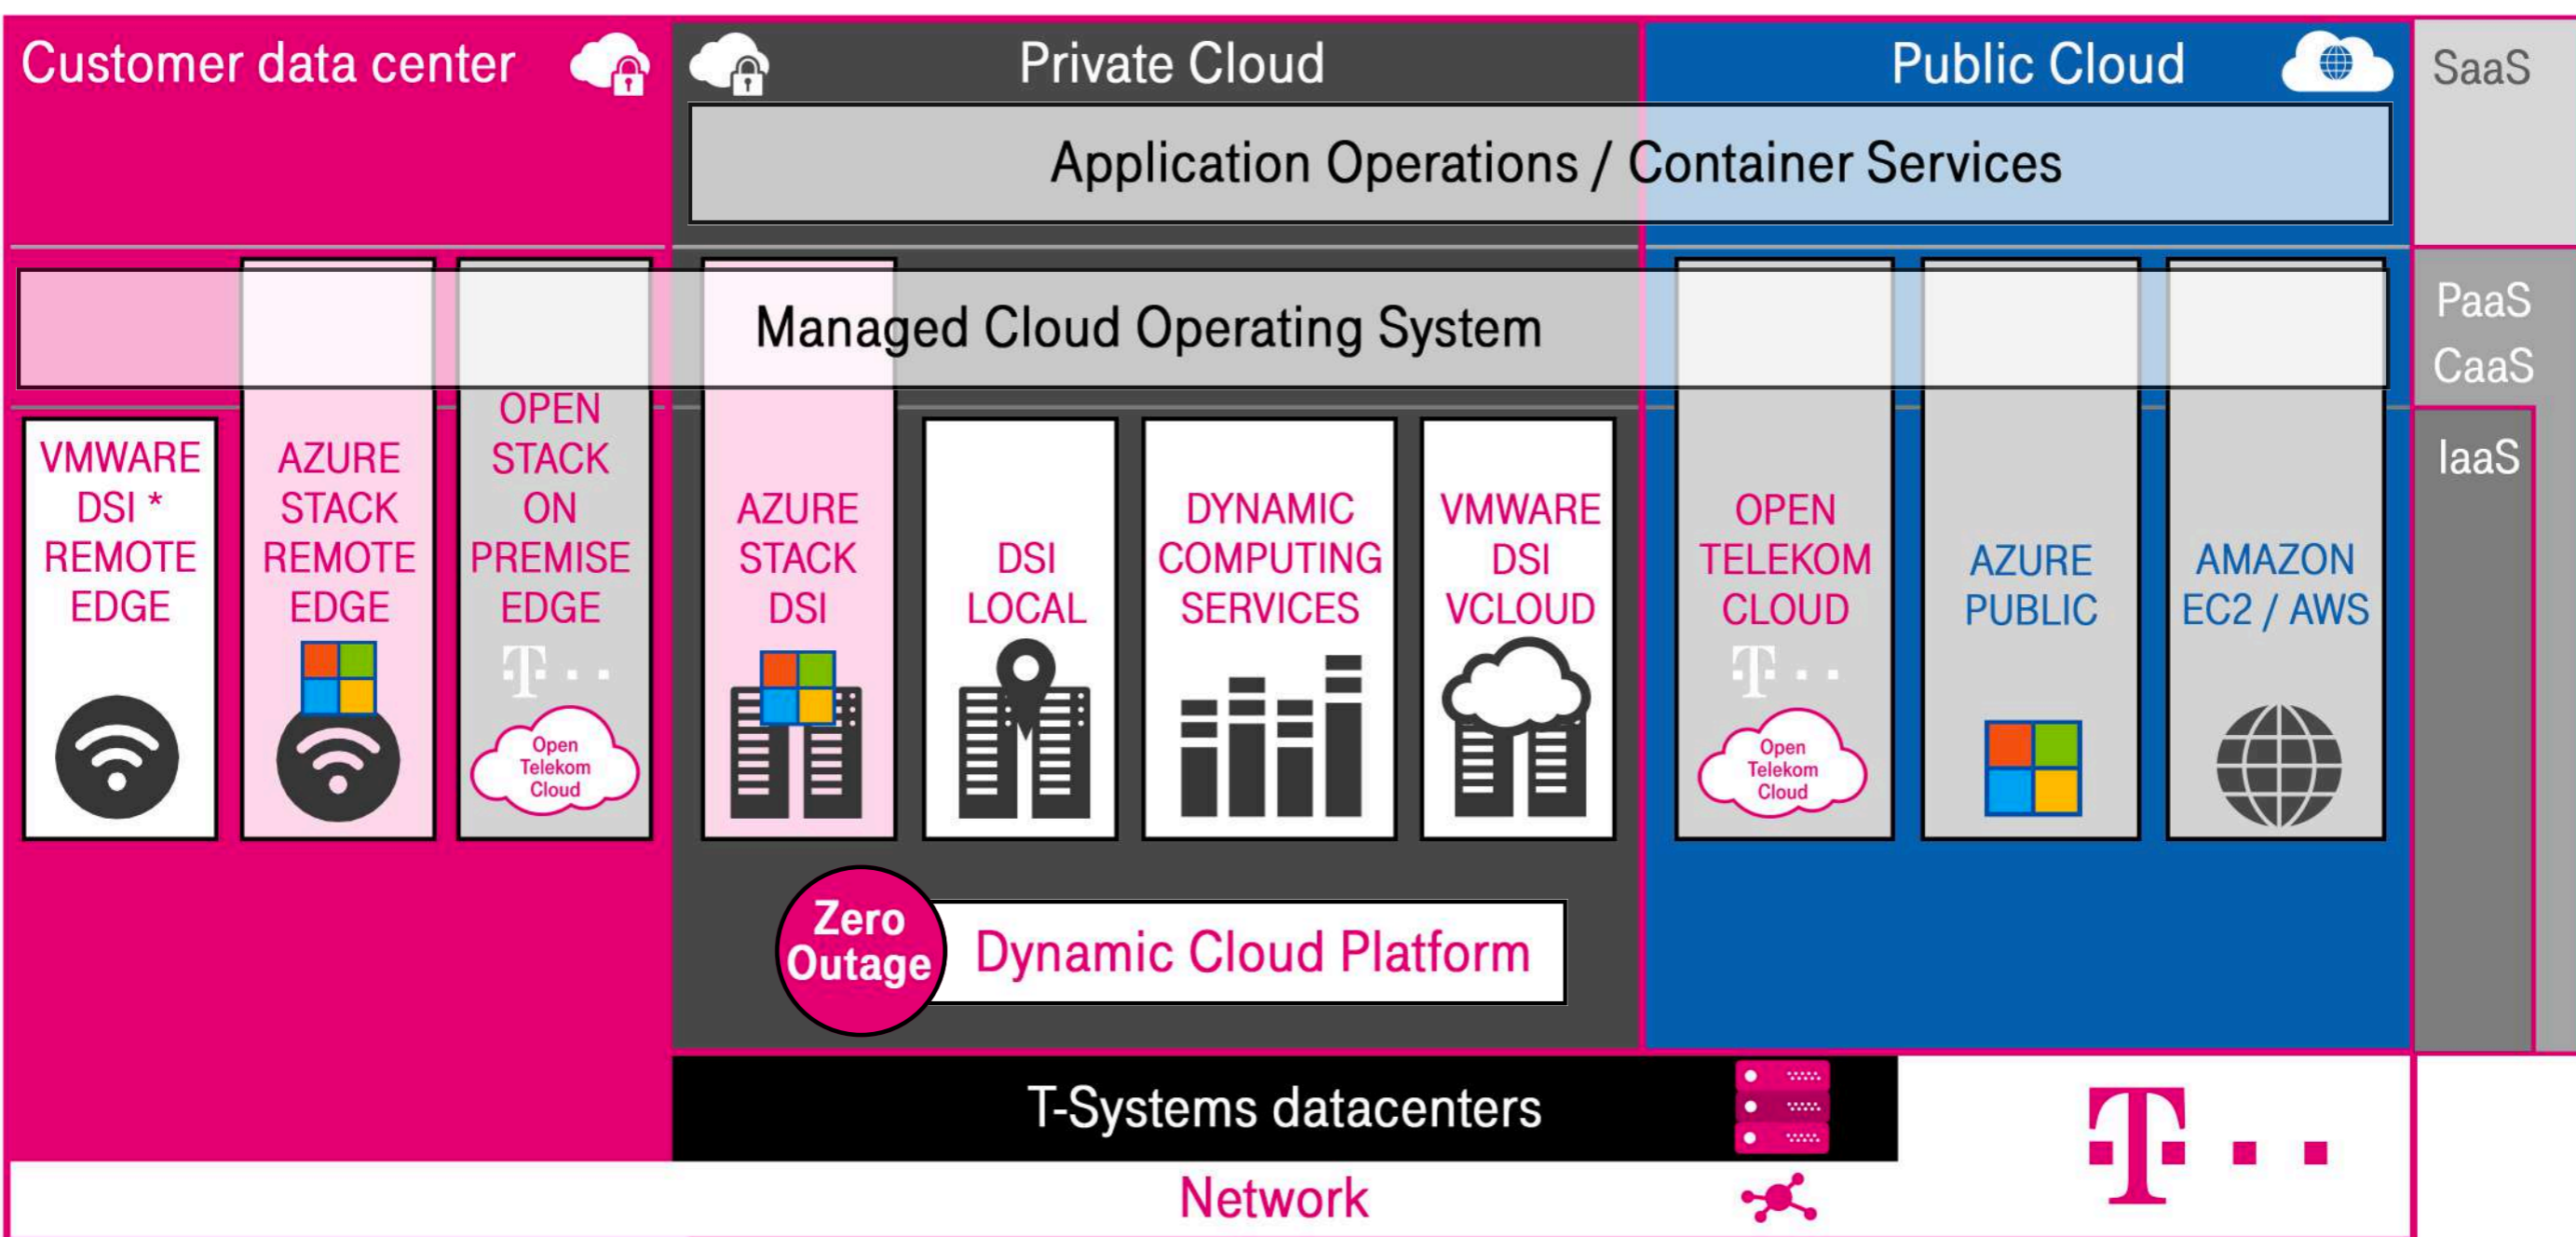

### CLOUD INFRASTRUCTURE

**EDGE**

Traditional IT  
Local IT

Open Telekom Cloud

**ON - PREMISE**

On Premise  
Private Cloud

Azure Stack OTC Hybrid

**PRIVATE CLOUD**

Off Premise  
Private Cloud

SAP Dynamic Cloud Services

**PUBLIC CLOUD**

Public Cloud  
SaaS

SAP Open Telekom Cloud Office 365 Azure

# MULTI CLOUD

## DSI SOLUTIONS AND SERVICES

\* DSI = Dynamic Services for Infrastructure